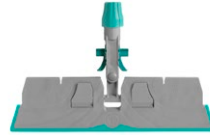

Telescopic handle

Aluminium telescopic handle with hole, non-slip ergonomic grip and coloured cap

Extendable from 102 to 184 cm, ø external 26 mm, ø internal 23 mm

Technical information

code	notes	cm	C	pcs	kg	m ³
OR001044	green grip, red cap	↕ 184		10	5,28	0,02
OB001044	green grip, blue cap	↕ 184		10	5,28	0,02
OO001044	green grip, green cap	↕ 184		10	5,28	0,02
OG001044	green grip, yellow cap	↕ 184		10	5,28	0,02
OO001044E	grey grip, grey cap	↕ 184		10	5,28	0,02

Material

Aluminium

Features

Non-slip grip: rubber inserts grant a very good grip and to lean it safely against the wall

Related products

Terminal cone for telescopic handle

Trilogy frame

Wet System Light frame

Blik frame

Metal and plastic frame for dusting

Product options

Mini telescopic handle